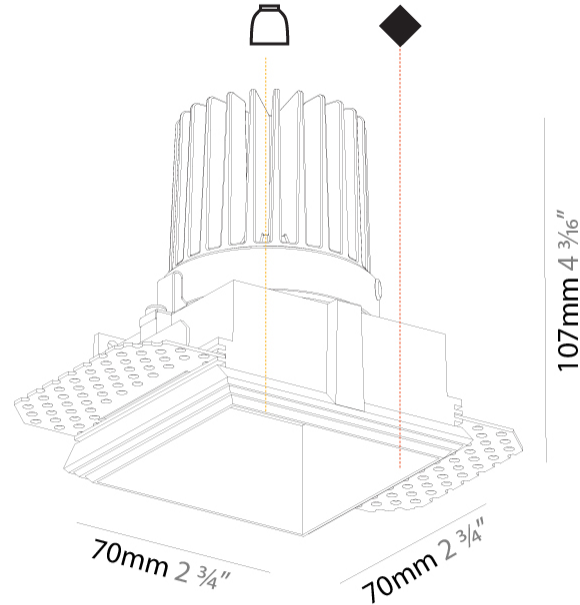

#### PHYSICAL

Shape: Square
Length (mm): 70
Length (in): 2 3/4
Width (mm): 70
Width (in): 2 3/4
Height (mm): 107
Height (in): 4 3/16
Ceiling Thickness (mm): 10 / 12.5 / 15
Ceiling Thickness (in): 3/8 or 1/2 or 9/16
Min. Recessing Depth (mm): 130
Min. Recessing Depth (in): 5 1/8
Light Distribution: Downlight
Fixture Finish: SSR / BKV / CWI / CRY / HAB / UFT / ITA / RUA / FTG / MYG / LOD / PUS / FRO / FUP / KIA / POP / BLS / SPG / MEY / GOH / GUM / CHC / COM / ABZ / JAG / OBR / MOS / ROR
Fixture Material: Aluminum Die Cast
Cut-out Measurements: 85mm / 3 3/8" x 85mm / 3 3/8"
Upon Request: Unique Ceiling Thickness

#### RATINGS AND CERTIFICATIONS

Certified By: Certified for North American Standards
IP rating: IP20

85mm x 85mm  
3 3/8" x 3 3/8"

130mm  
5 1/8"

10 | 12 1/2 | 15  
3/8" | 1/2" | 9/16"

#### PHYSICAL

Shape: Rectangle
Length (mm): 140
Length (in): 5 1/2
Width (mm): 70
Width (in): 2 3/4
Height (mm): 100
Height (in): 3 15/16
Ceiling Thickness (mm): 10 / 12.5 / 15
Ceiling Thickness (in): 3/8 or 1/2 or 9/16
Min. Recessing Depth (mm): 110
Min. Recessing Depth (in): 4 5/16
Light Distribution: Asymmetric
Fixture Finish: SSR / BKV / CWI / CRY / HAB / UFT / ITA / RUA / FTG / MYG / LOD / PUS / FRO / FUP / KIA / POP / BLS / SPG / MEY / GOH / GUM / CHC / COM / ABZ / JAG / OBR / MOS / ROR
Fixture Material: Aluminum Die Cast
Cut-out Measurements: 150mm / 5 7/8" x 85mm / 3 3/8"
Upon Request: Unique Ceiling Thickness